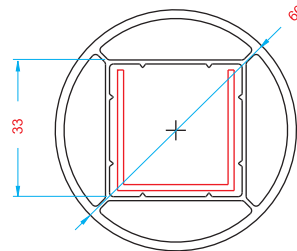

100.25.100.0100