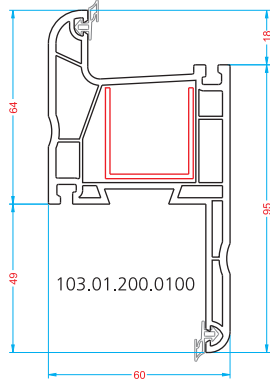

103.01.200.0100