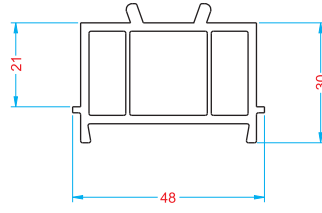

100.21.100.0100