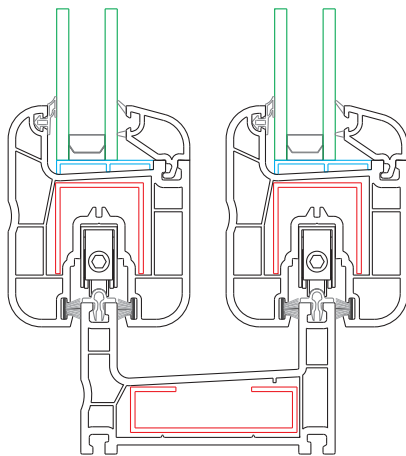

Isıcamlar arasındaki nem alıcılar
Dehumidifiers between insulating glasses
Поглотители влаги между
стеклопакетами