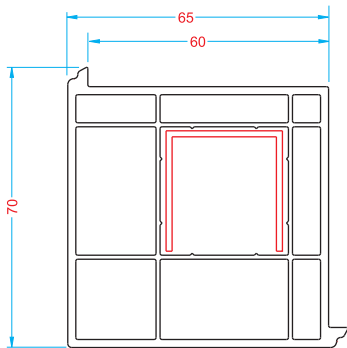

100.22.100.0100