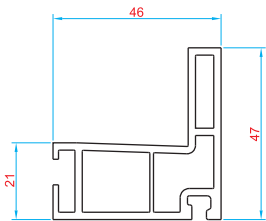

106.30.100.0100