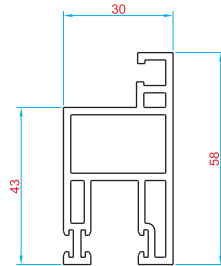

106.02.200.0100