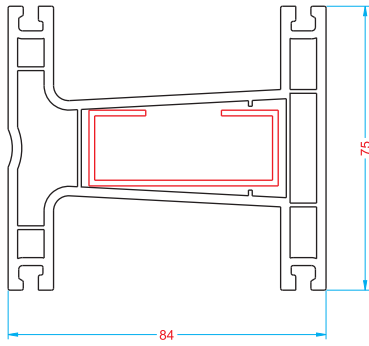

GS2 Profillerinin Teknik detayları / Technical Details for GS2 Profiles

Технические свойства профилей GS1

GS₂
Series

107.01.100.0100