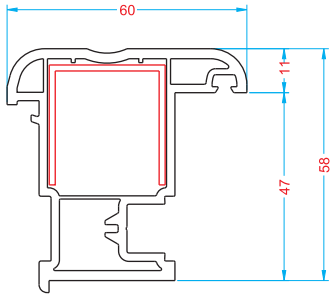

Yardımcı Profillerimiz / Our Supplemental Profiles Вспомогательные профили

100.05.100.0100